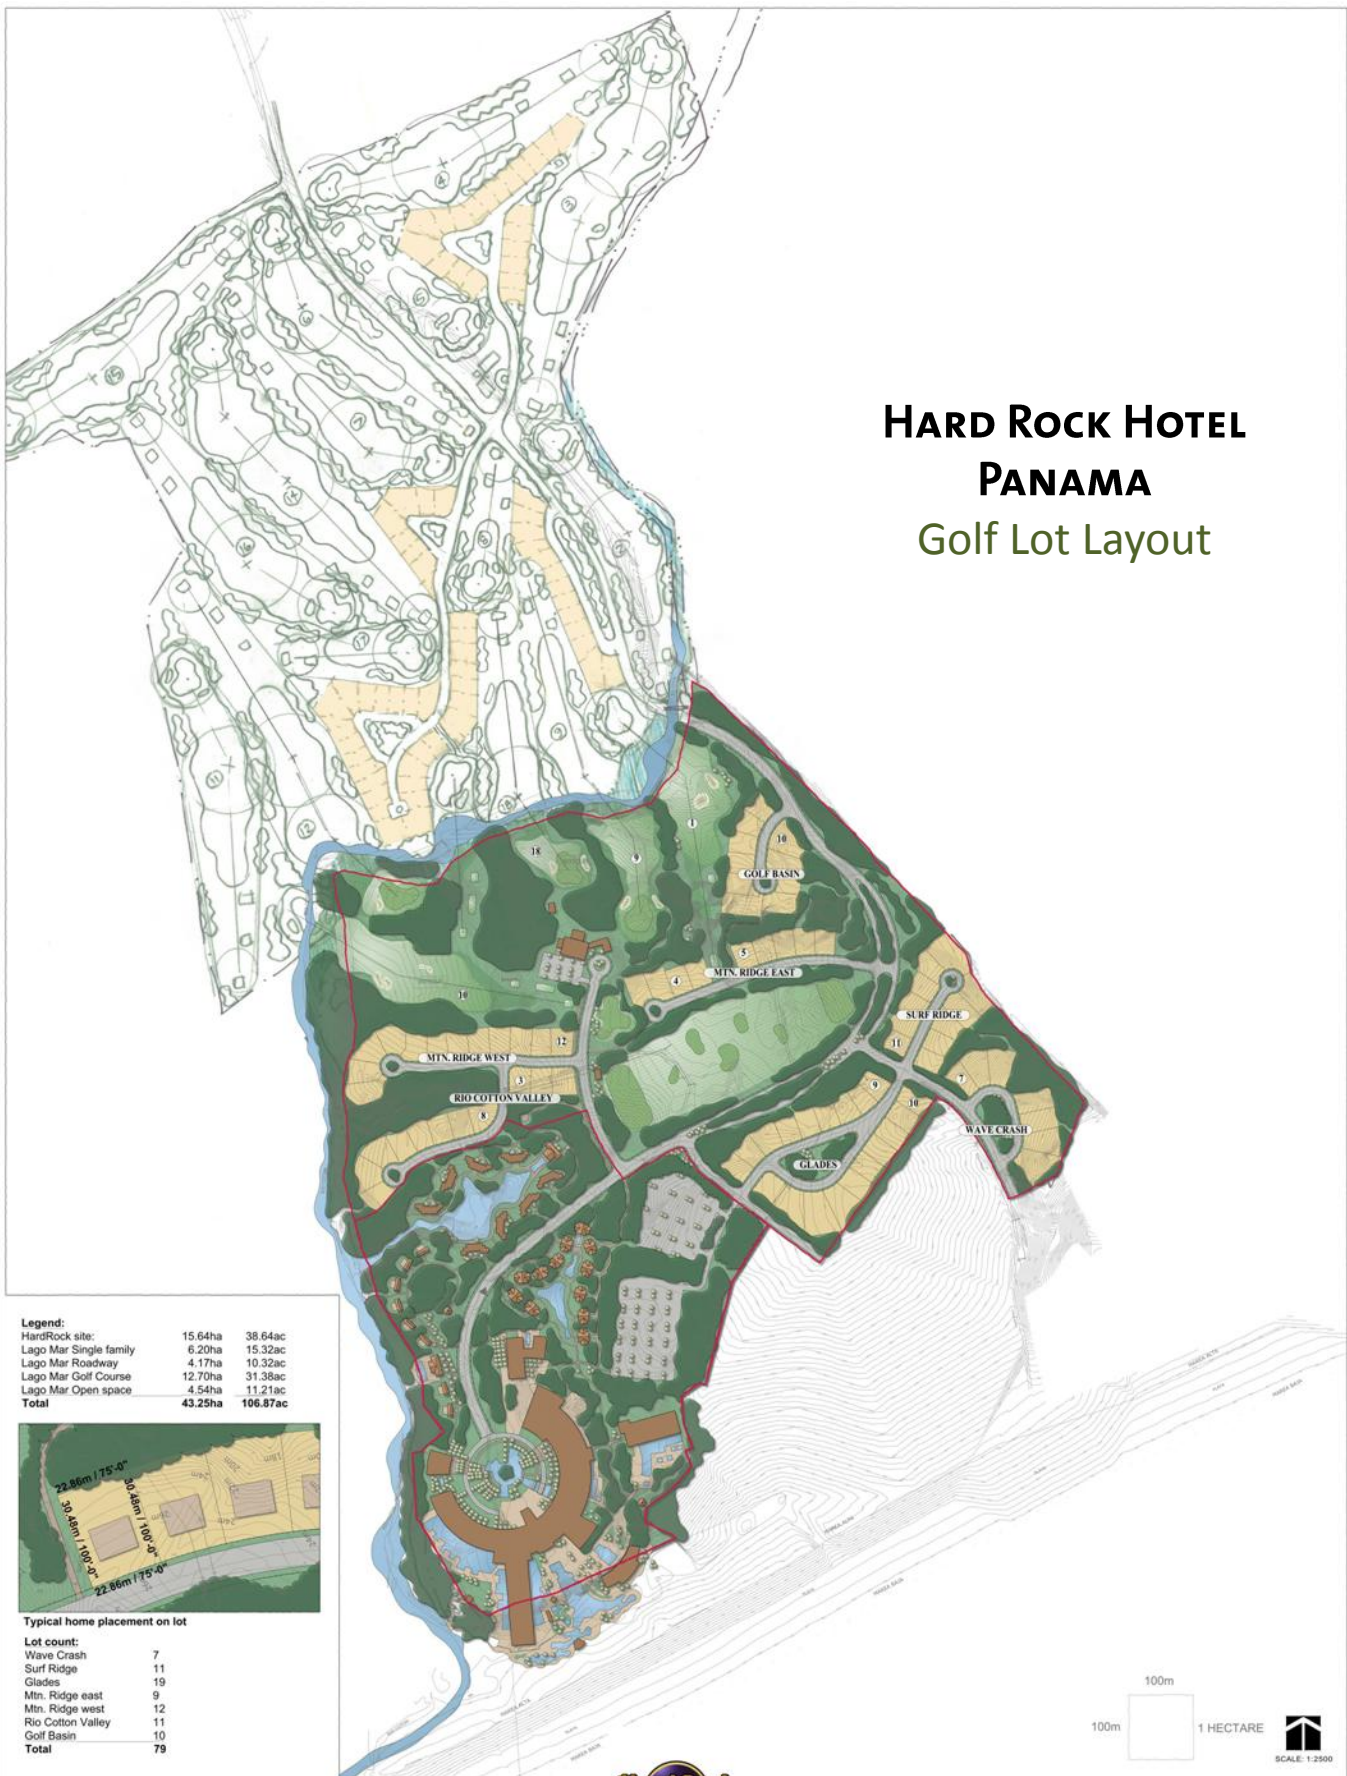

HARD ROCK HOTEL PANAMA Golf Lot Layout

Legend:

HardRock site:	15.64ha	38.64ac
Lago Mar Single family	6.20ha	15.32ac
Lago Mar Roadway	4.17ha	10.32ac
Lago Mar Golf Course	12.70ha	31.38ac
Lago Mar Open space	4.54ha	11.21ac
Total	43.25ha	106.87ac

Typical home placement on lot

Lot count:	
Wave Crash	7
Surf Ridge	11
Glades	19
Mtn. Ridge east	9
Mtn. Ridge west	12
Rio Cotton Valley	11
Golf Basin	10
Total	79